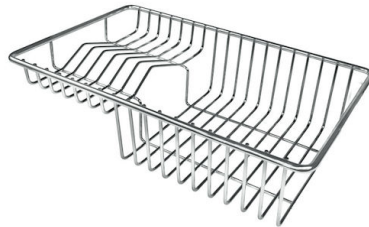

Stainless Steel dishes holder
8100 303
* only in combination with the accessory
8644 102